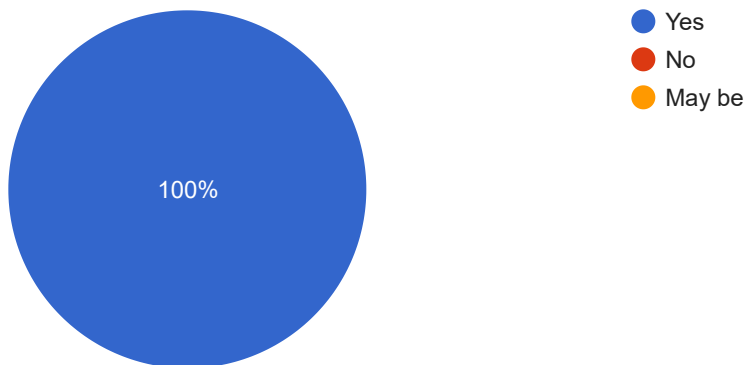

MSc M Ed

Attributes

Do you feel proud to be associated with Post Graduate Department of Education as a Alumni

3 responses

Were the faculties in Post Graduate Department of Education cooperative

3 responses