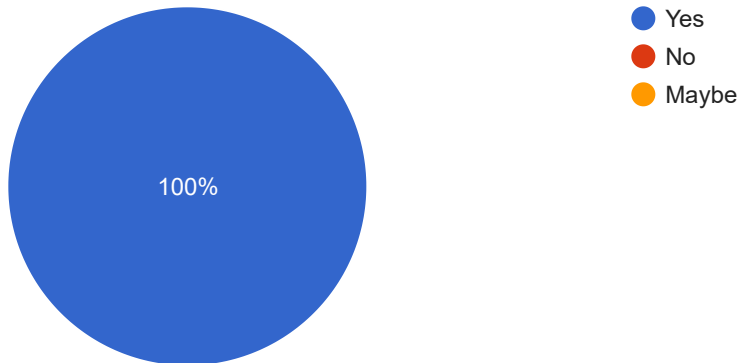

MSc M Ed

Attributes

Do you feel proud to be associated with Post Graduate Department of Education as a Alumni

3 responses

Were the faculties in Post Graduate Department of Education cooperative

3 responses