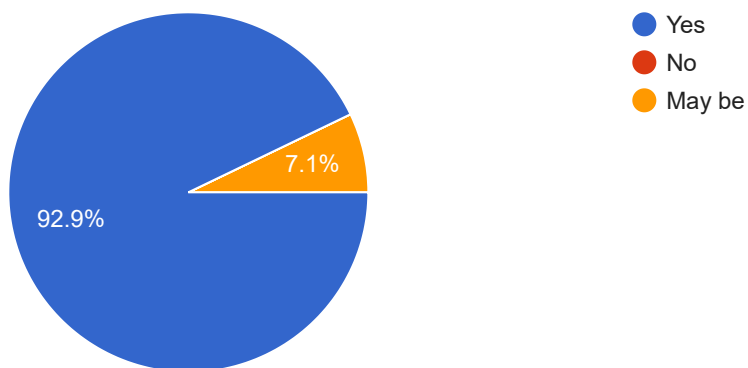

Were the faculties in Post Graduate Department of Education cooperative

14 responses