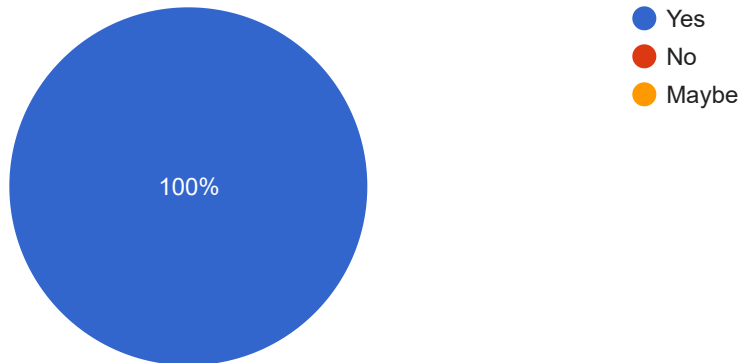

Attributes

Do you feel proud to be associated with Post Graduate Department of Education as a Alumni

14 responses